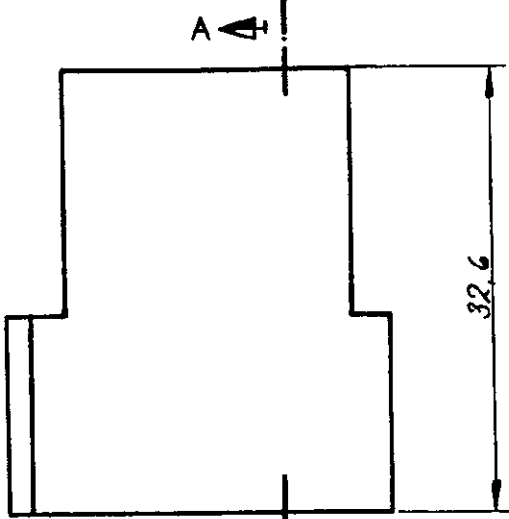

96578U

P/Nr.	Material	Farbe
965 180-0	PA 66	natur
965 180-1		rot
965 180-2		grün
965 180-3		blau
965 180-4		gelb
965 180-5		schwarz
965 180-6		braun
965 180-7		grau
965 180-8		violett
965 180-9	orange	
1-965 180-0	ABS	schwarz

SCHNITT A-A

DIMENSIONS IN PARENTHESES DO NOT SCALE PRINT.

© 1972 BY AMP INCORPORATED. ALL RIGHTS RESERVED. AMP PRODUCTS COVERED BY PATENTS AND/OR PATENTS PENDING.

**CUSTOMER COPY  
REFERENCE ONLY**

MATERIAL AND FINISH  
*siehe Tabelle*

Deutsche AMP G.m.b.H.  
Langen b. Elm  
Germany

WIRE - RANGE - INSULATION

TYPE

TOLERANCE EXCEPT AS NOTED  
± 0.2 ± 1°

SCALE 2:1  
LOC **A** NO **965 180** REV **D**

NAME  
4pol.FASTIN FASTON Flachsteckergehäuse, Serie 6,3