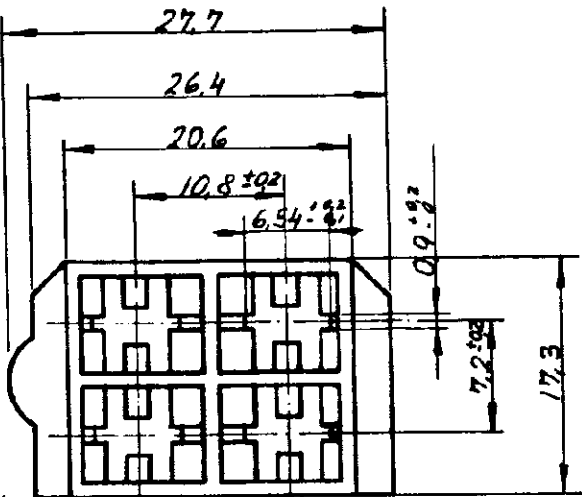

96578U

P/Nr.	Material	Farbe
965 180-0	PA 66	natur
965 180-1		rot
965 180-2		grün
965 180-3		blau
965 180-4		gelb
965 180-5		schwarz
965 180-6		braun
965 180-7		grau
965 180-8		violett
965 180-9	orange	
1-965 180-0	ABS	schwarz

SCHNITT A-A

DIMENSIONS IN PARENTHESES DO NOT SCALE PRINT.

© 1972 BY AMP INCORPORATED. ALL RIGHTS RESERVED. AMP PRODUCTS COVERED BY PATENTS AND/OR PATENTS PENDING.

**CUSTOMER COPY  
REFERENCE ONLY**

MATERIAL AND FINISH  
*siehe Tabelle*