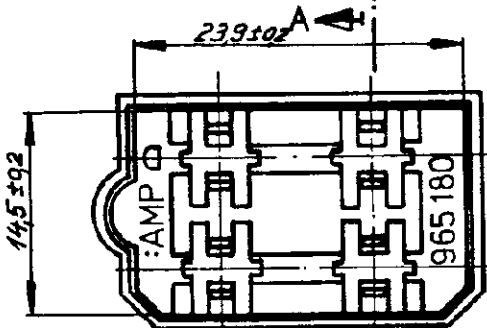

96578U

P/Nr.	Material	Farbe
965 180-0	PA 66	natur
965 180-1		rot
965 180-2		grün
965 180-3		blau
965 180-4		gelb
965 180-5		schwarz
965 180-6		braun
965 180-7		grau
965 180-8		violett
965 180-9	orange	
1-965 180-0	ABS	schwarz

SCHNITT A-A

DIMENSIONS IN PARENTHESES DO NOT SCALE PRINT.

© 1972 BY AMP INCORPORATED. ALL RIGHTS RESERVED. AMP PRODUCTS COVERED BY PATENTS AND/OR PATENTS PENDING.

**CUSTOMER COPY  
REFERENCE ONLY**

MATERIAL AND FINISH  
*siehe Tabelle*

Deutsche AMP G.m.b.H.  
Langen b. Elm  
Germany

WIRE - RANGE - INSULATION

TYPE

TOLERANCE EXCEPT AS NOTED  
± 0.2 ± 1°

SCALE 2:1  
LOC **A** NO **965 180** REV **D**

NAME  
4pol.FASTIN FASTON Flachsteckergehäuse, Serie 6,3